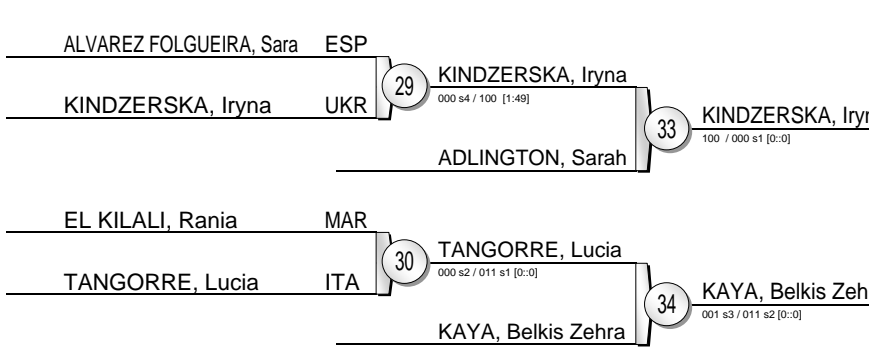

31. DONGUZASHVILI, Tea (RUS) [100 / 000 [2:21]]

32. KONITZ, Franziska (GER) [100 / 000 [4:25]]

35. DONGUZASHVILI, Tea (RUS) [100 s1 / 000 [0:0]]

Repechage