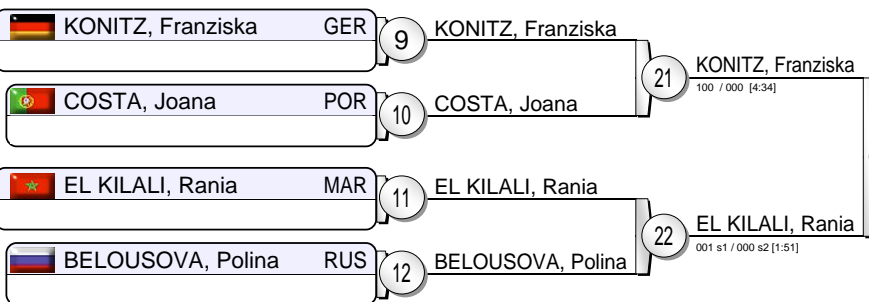

# +78 kg

17 Judoka

Pool A

Pool B

Pool C

Pool D

31. DONGUZASHVILI, Tea (RUS) [100 / 000 [2:21]]

32. KONITZ, Franziska (GER) [100 / 000 [4:25]]