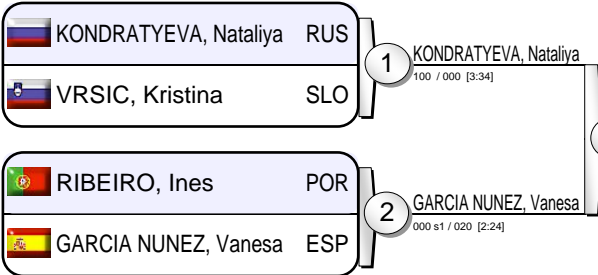

# World Cup Lisbon 2011

(POR Lisbon, 11-23 June 2011)

# -48 kg

16 Judoka

Pool A

Pool B

Pool C

Pool D

15 MOSCATT, Valentina  
000 / 001 [0:0]

19 HORMIGO, Ana  
000 / 100 [0:0]