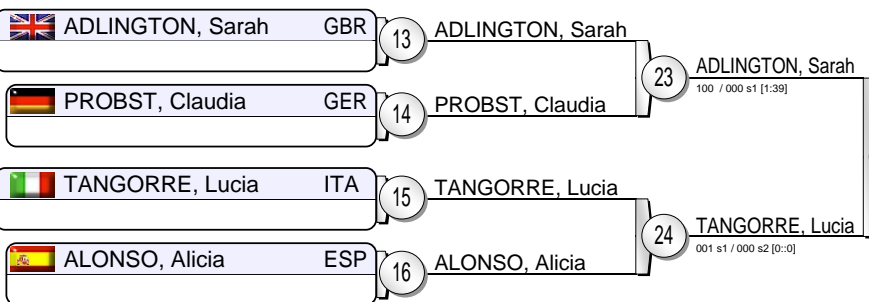

# +78 kg

17 Judoka

Pool A

Pool B

Pool C

Pool D

31. DONGUZASHVILI, Tea (RUS) [100 / 000 [2:21]]

32. KONITZ, Franziska (GER) [100 / 000 [4:25]]