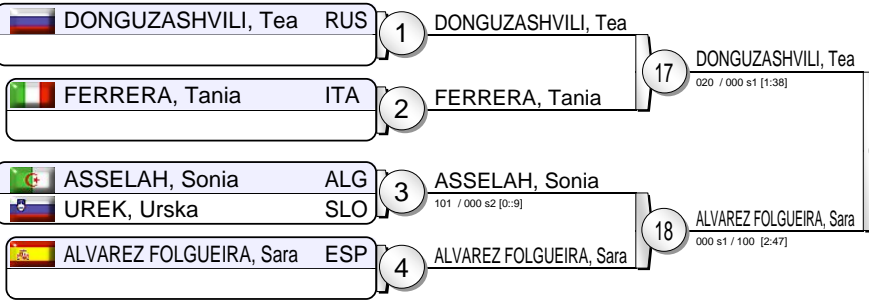

World Cup Lisbon 2011

(POR Lisbon, 11-23 June 2011)

+78 kg

17 Judoka

Pool A

Pool B